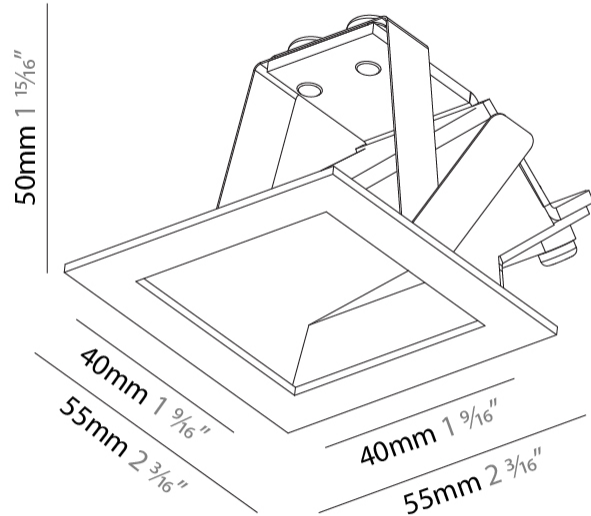

GENERAL

Series: Delight
Subseries: Delight Gooo!
Brand: Prolicht
Division: Architectural
Mounting Type: Recessed
Mounting Location: Wall
Subcategory: Step Light

PHYSICAL

Shape: Square
Length (mm): 55
Length (in): 2 ³/₁₆"
Height (mm): 55
Depth (mm): 50
Height (in): 2 ³/₁₆"
Depth (in): 1 ¹⁵/₁₆"
Ceiling Thickness (mm): 10-15
Ceiling Thickness (in): 3/8 - 9/16
Min. Recessing Depth (mm): 15
Min. Recessing Depth (in): 9/16
Light Distribution: Asymmetric
Weight (kg): 0.11
Weight (lbs): 0.25
Fixture Finish: SSR / BKV / CWI / CRY / HAB / UFT / ITA / RUA / FTG / MYG / LOD / PUS / FRO / FUP / KIA / POP / BLS / SPG / MEY / GOH / GUM / CHC / COM / ABZ / JAG / OBR / MOS / ROR
Fixture Material: Aluminum

ELECTRICAL

Lamp Type: LED (Zhaga Standard)
Input Wattage (W): 2.2
Total Output Wattage (W): 2
Dimming: Tri-Mode (Non-Dimming and Phase Dimming (120Vac only) and 0-10V Dimming)
Driver Included: No
Driver Location: Remote
Driver Type: Constant Current - Universal
Input Voltage (V): 120 - 277
Constant Current (MA): 700

LED

Number of LEDs: 1
Color Temperature (°K): 2700 / 3000 / 4000
Max. Delivered Lumen (lm): 50
Nominal Lumen (lm): 170
CRI: >90 CRI
Lamp Life (hrs): 50000

OPTICAL

RATINGS AND CERTIFICATIONS

Certified By: Certified for North American Standards
IP rating: IP20